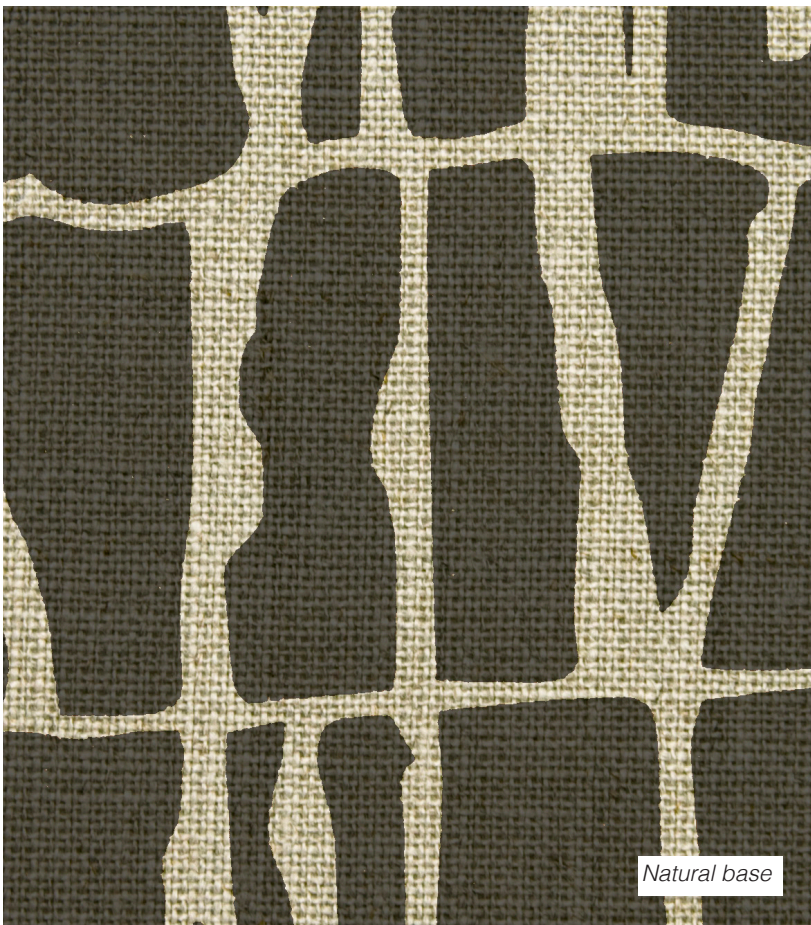

CERCA Wolf

PATTERN:	Cerca
COLOURWAY:	Wolf
BASE COLOUR:	Oyster or Natural
COMPOSITION:	100% Linen
WIDTH:	1320mm / 52"
VERTICAL REPEAT:	772mm
CARE:	DRY CLEAN ONLY
USE:	Upholstery, curtains, blinds, cushions

For accurate colour and scale we recommend ordering a sample of fabric.

MARCH &MAY