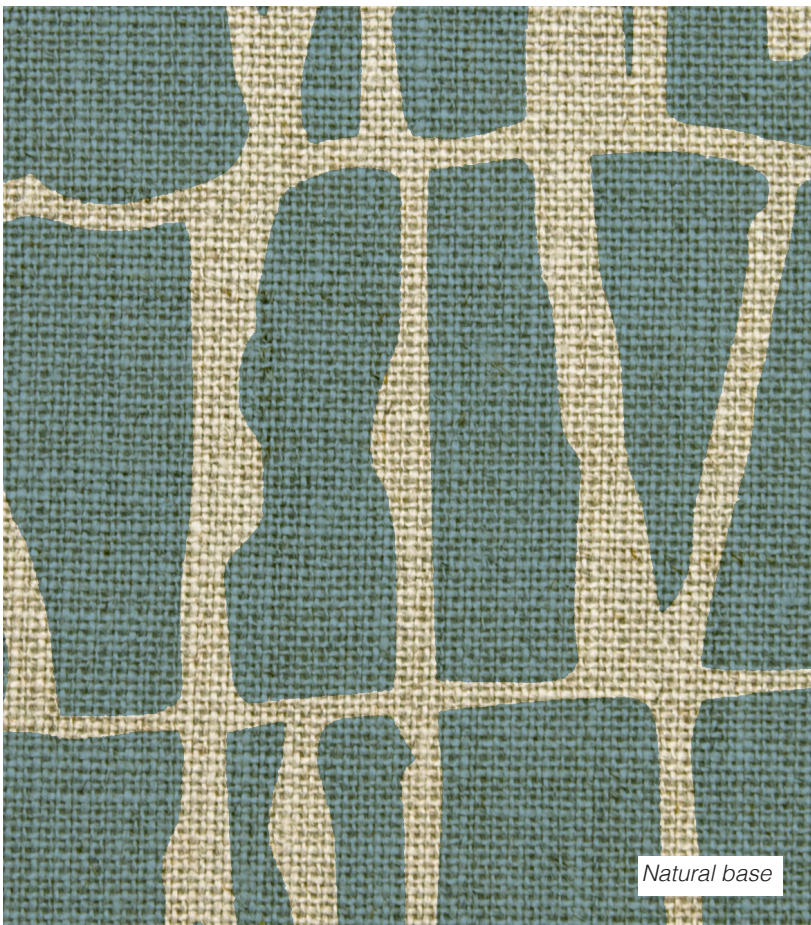

Oyster base

CERCA Reef

PATTERN:	Cerca
COLOURWAY:	Reef
BASE COLOUR:	Oyster or Natural
COMPOSITION:	100% Linen
WIDTH:	1320mm / 52"
VERTICAL REPEAT:	772mm
CARE:	DRY CLEAN ONLY
USE:	Upholstery, curtains, blinds, cushions

For accurate colour and scale we recommend ordering a sample of fabric.

Natural base

MARCH &MAY