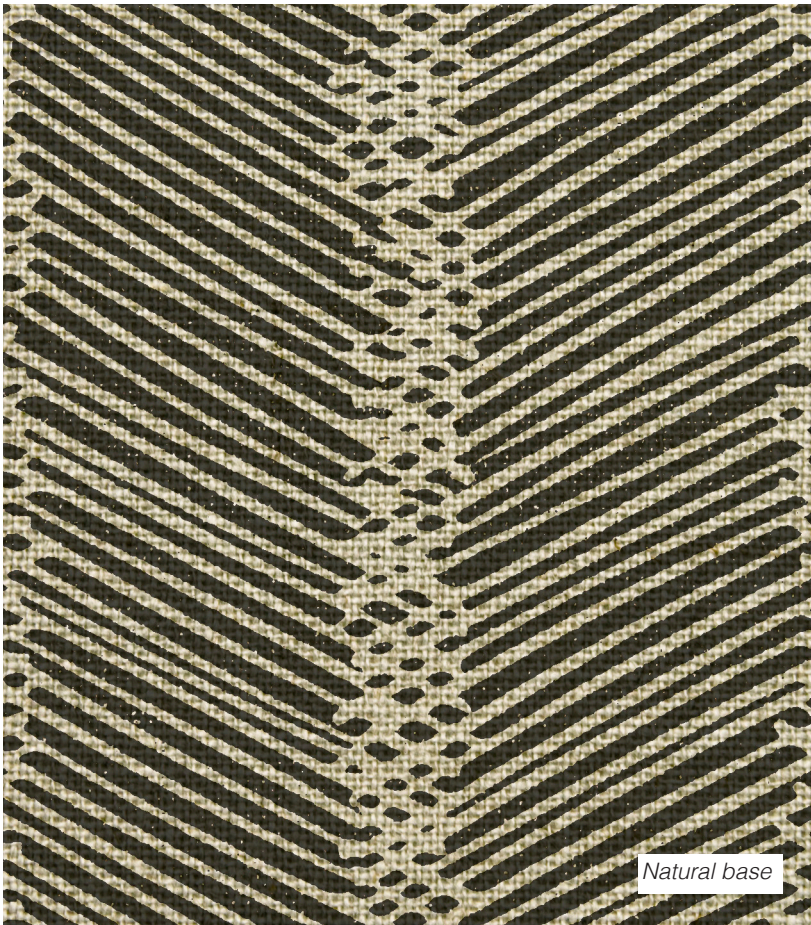

Oyster base

Natural base

KODAI Wolf

PATTERN:	Kodai
COLOURWAY:	Wolf
BASE COLOUR:	Oyster or Natural
COMPOSITION:	100% Linen
WIDTH:	1320mm / 52"
VERTICAL REPEAT:	109mm
CARE:	DRY CLEAN ONLY
USE:	Upholstery, curtains, blinds, cushions

For accurate colour and scale we recommend ordering a sample of fabric.

MARCH
&MAY