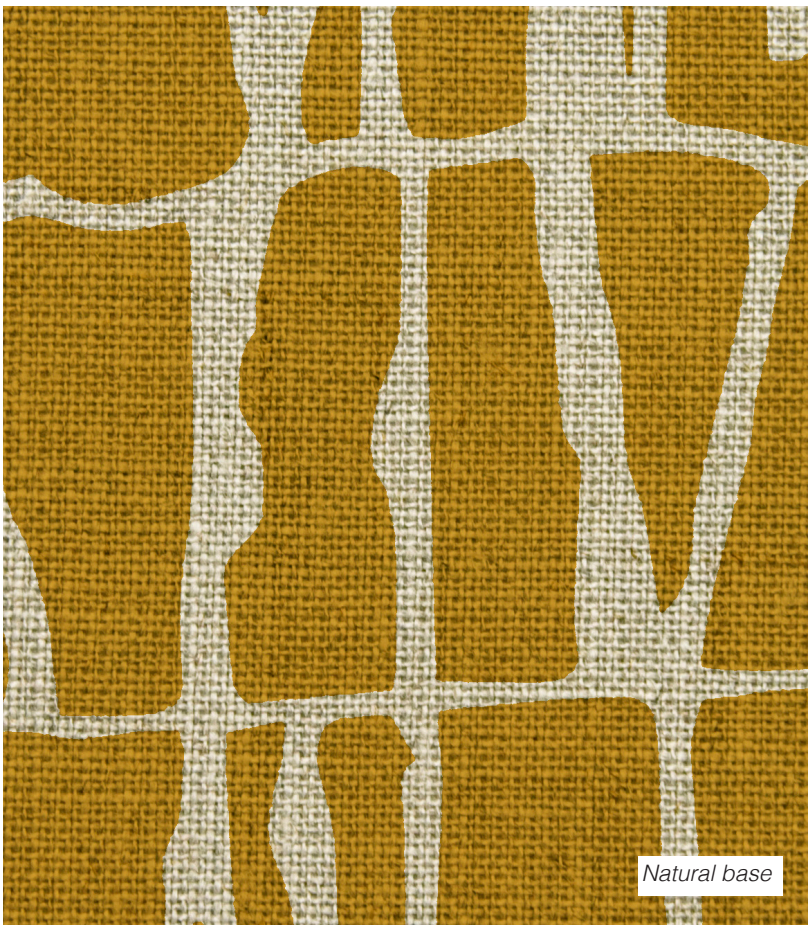

Oyster base

CERCA Inca

PATTERN:	Cerca
COLOURWAY:	Inca
BASE COLOUR:	Oyster or Natural
COMPOSITION:	100% Linen
WIDTH:	1320mm / 52"
VERTICAL REPEAT:	772mm
CARE:	DRY CLEAN ONLY
USE:	Upholstery, curtains, blinds, cushions

For accurate colour and scale we recommend ordering a sample of fabric.

Natural base

MARCH &MAY